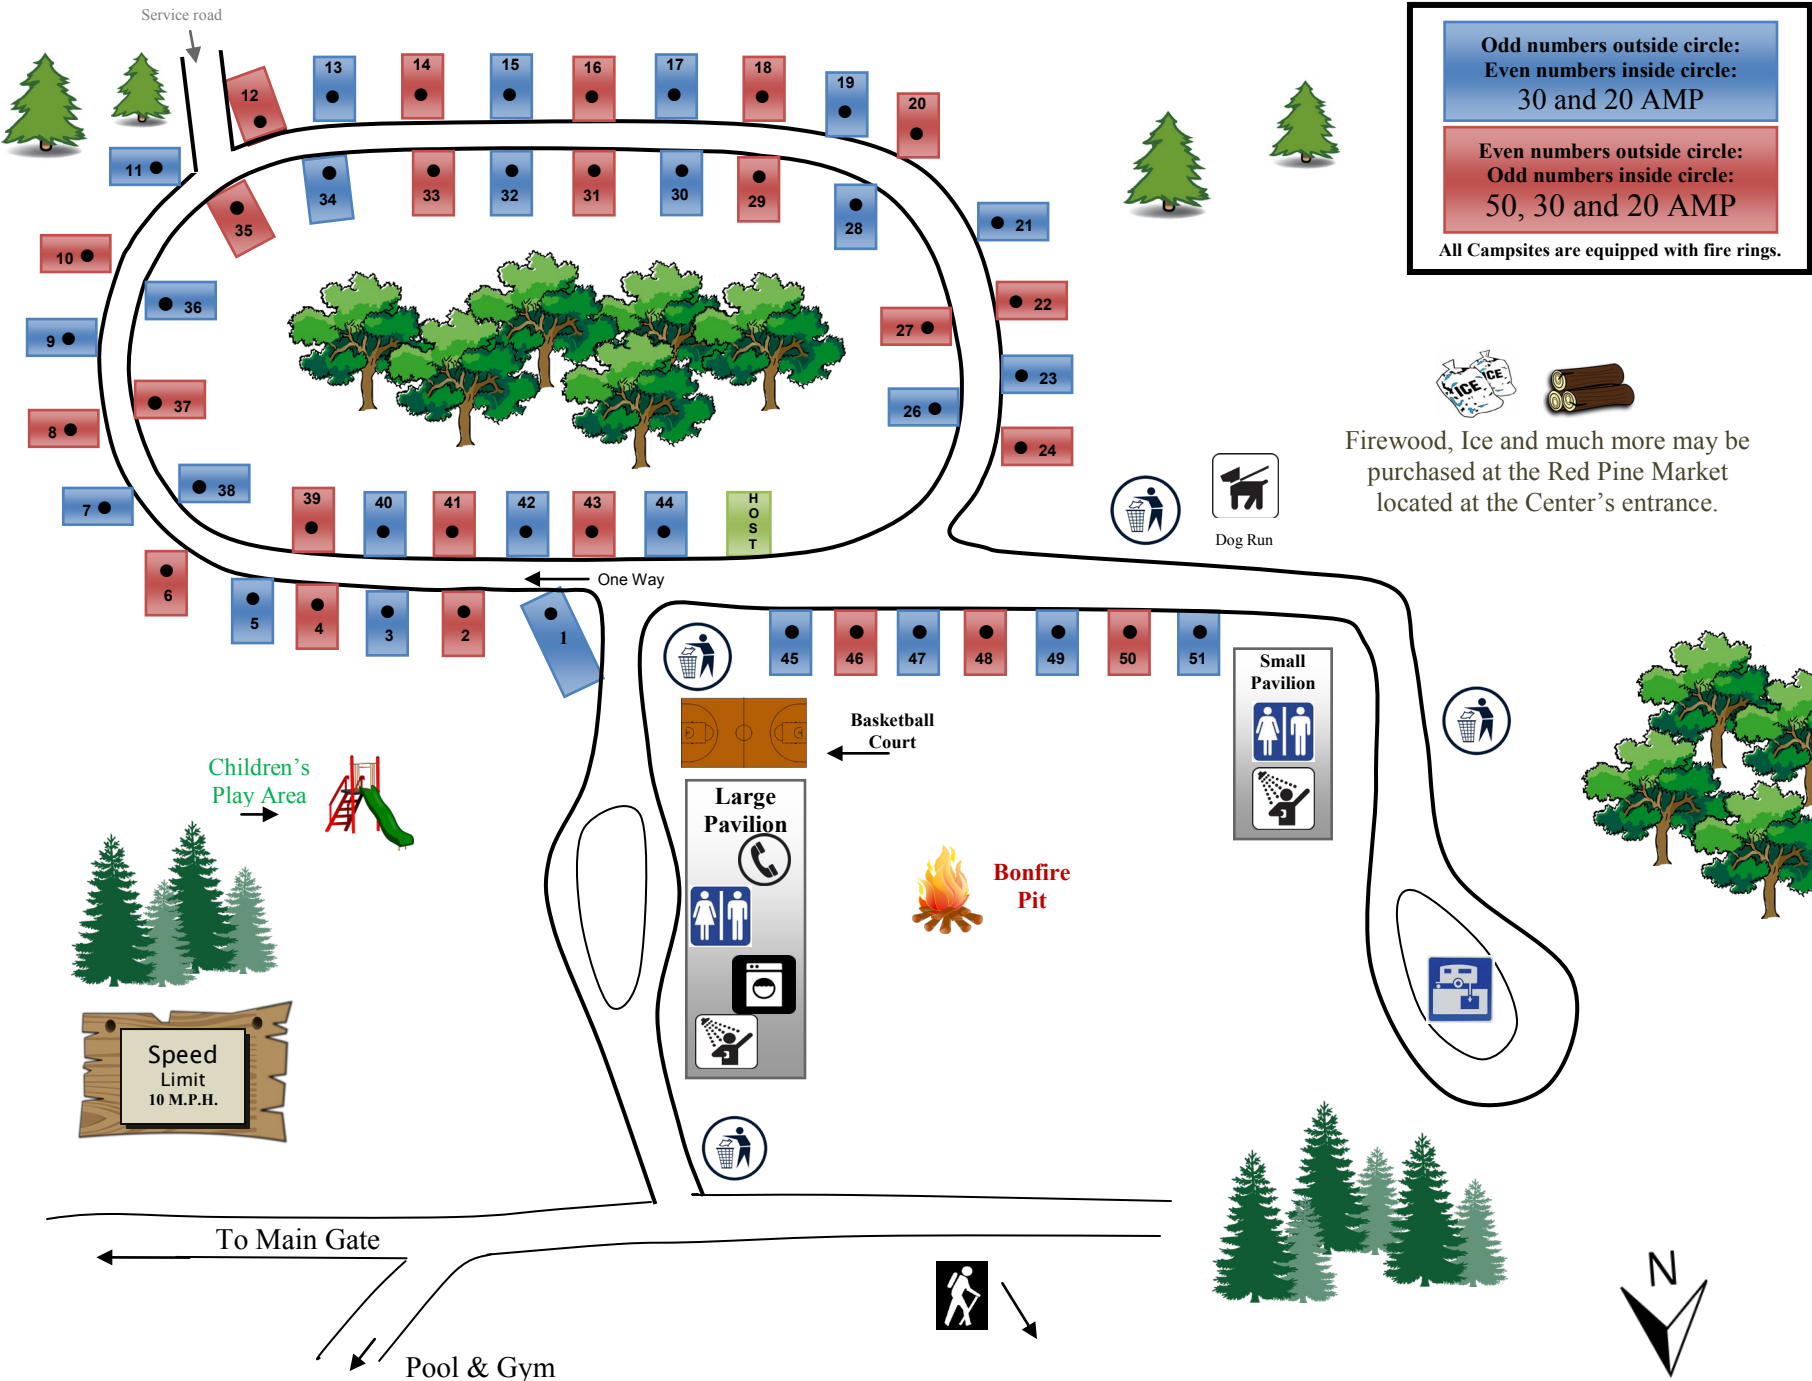

**Black Lake**

1. The Inn (Mazey's) & Classroom L
2. Old Lodge, 200's
3. Main Lobby & 300's
4. Family Suites, 400's & Family Lounge
5. Upper Lodge, 500's
6. Apartments & Condos
7. Upper Lodge Conference Center  
Classrooms M, N, O, P
8. Dining Room & Lecture Hall
9. Water Craft Rentals
10. Education Offices  
Classrooms A, B, C, D, E, F, G, H, I
11. Pool, Sauna, Fitness Center, Gym &  
Game Room
12. Sports Bar & Bocce Ball
13. Reception Center/Parking

2000 Maxon Road  
Onaway, MI 49765

WALTER & MAY REUTHER UAW FAMILY EDUCATION CENTER – BLACK LAKE CAMPGROUND – ONAWAY, MI 49765

## **Vehicle Policy**

The Black Lake Conference Center is owned and operated by the UAW. It is our policy to allow only Union made/American made vehicles onsite. This only includes vehicles that are Union made from the USA and Canada. If you have a vehicle at the gate that does not fit this criteria, we have parking facilities just outside the entrance. To see if a vehicle is American/union made, visit [www.unionplus.org](http://www.unionplus.org).

If you are a guest that is staying here and has an import vehicle, you are only allowed to come on center property for unloading your items for your stay and again only when you are departing to load your vehicle for checkout. You are allotted 30 minutes to do this. During your stay, you are not allowed to come and go from the outside lot into the Center to pick things up or drop off. You are only allowed to do this when you check in or check out.